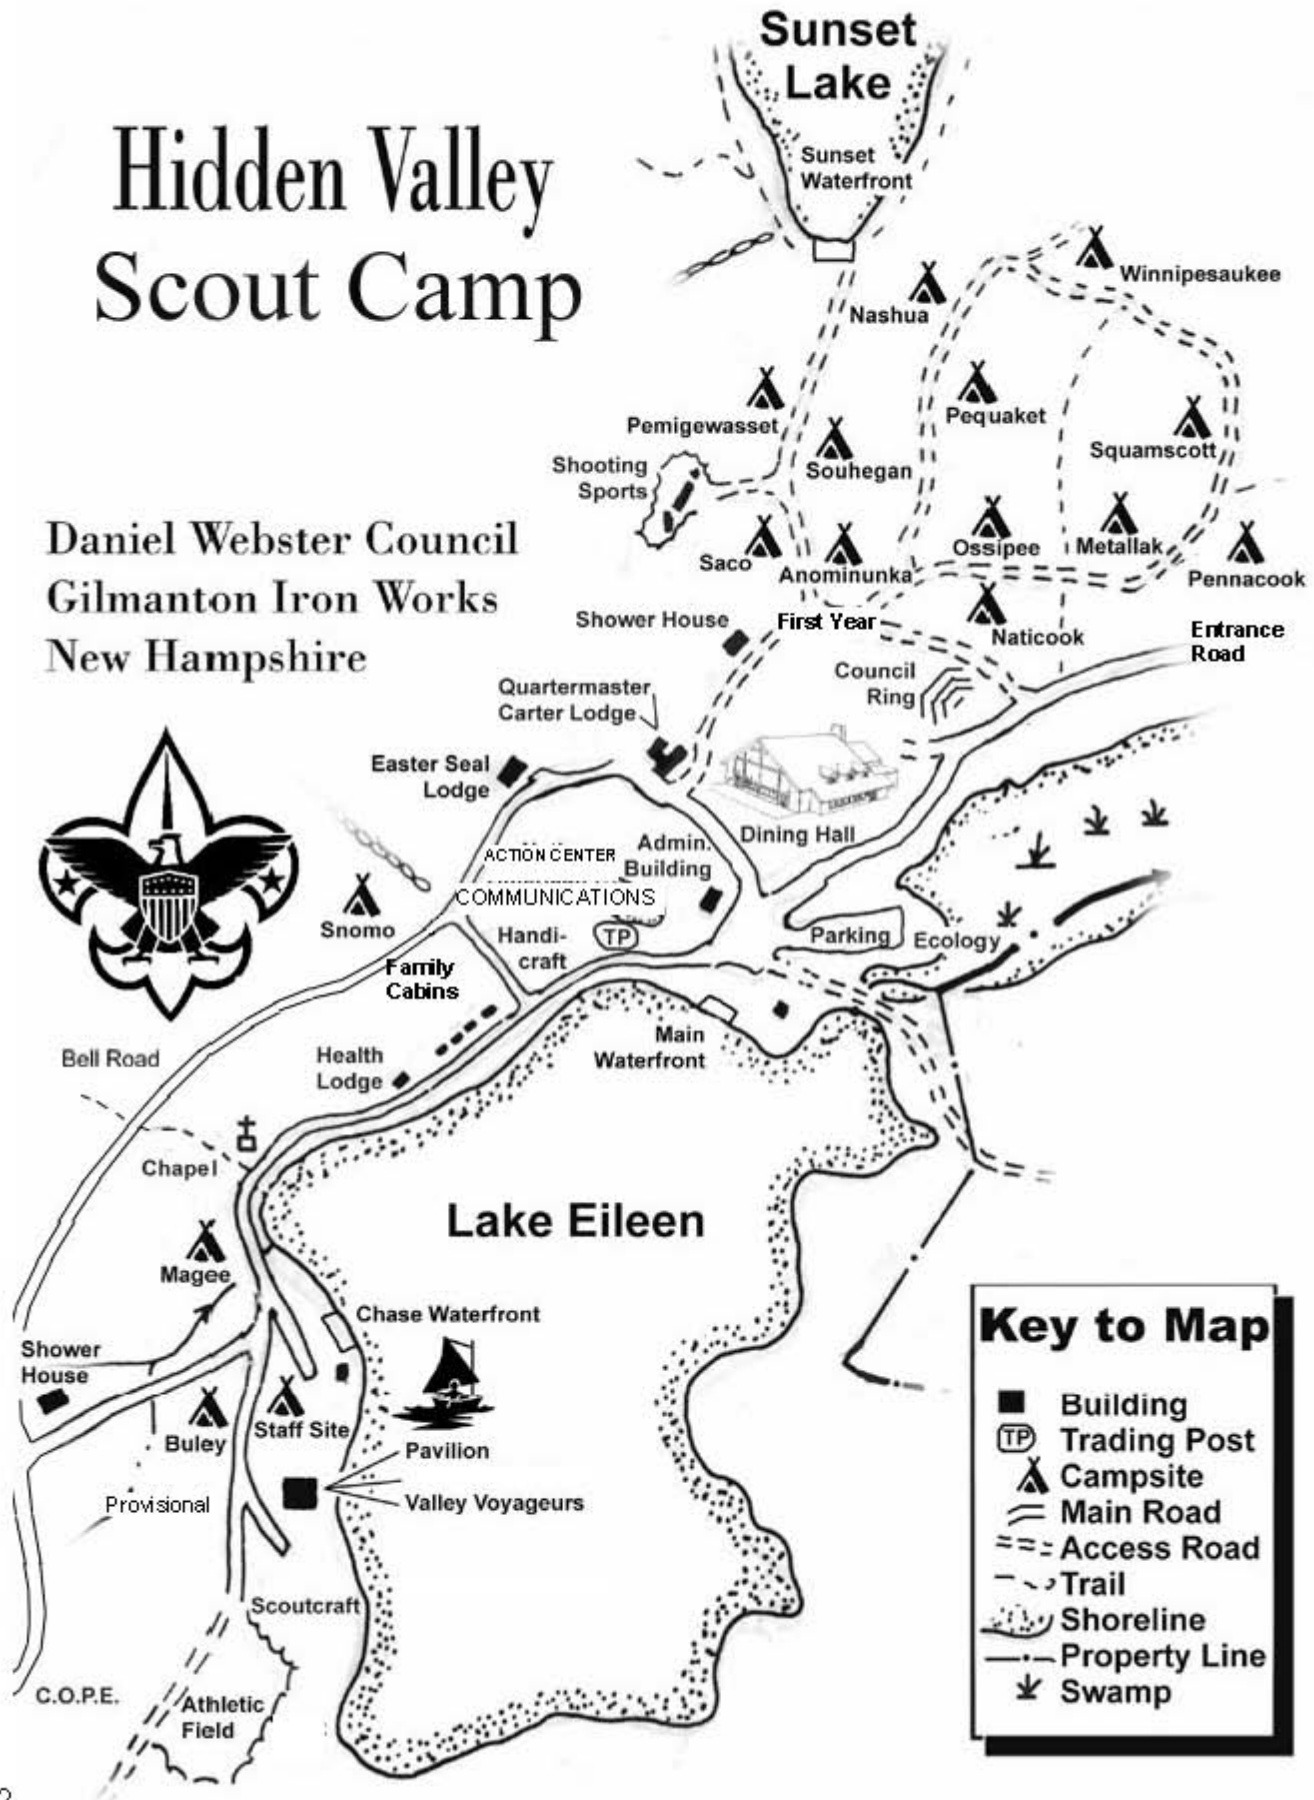

# Hidden Valley Scout Camp

Daniel Webster Council  
Gilmanton Iron Works  
New Hampshire

### Key to Map

- Building
- ⓉP Trading Post
- ⛛ Campsite
- == Main Road
- - - Access Road
- - - Trail
- ⋯ Shoreline
- - - Property Line
- ⚡ Swamp